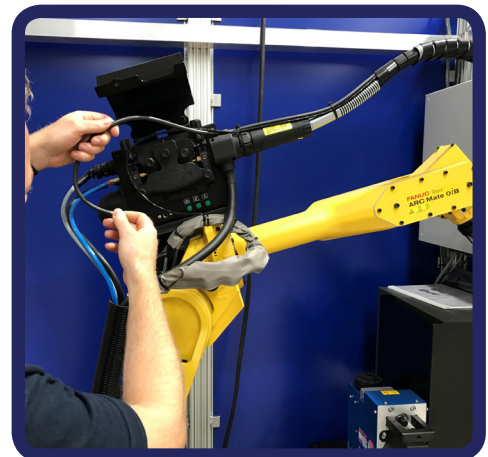

Spares & Consumables

Making use of its range of partners throughout the industry, one-off spares and consumables are available through Bauomat, with parts easily sourced if not in stock.