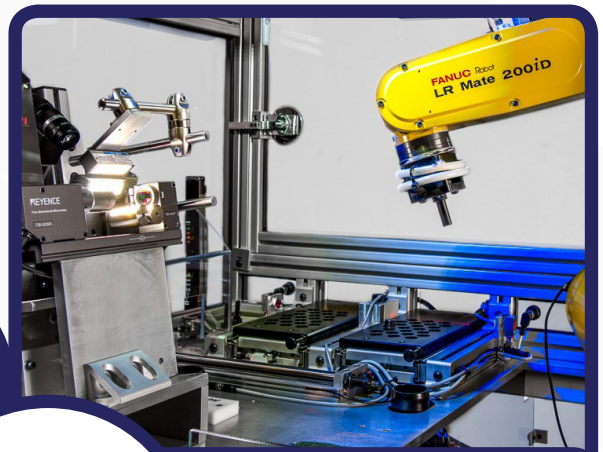

Assembly

Precision, accuracy, repeatability. All are essential in assembly processes, and if you want consistent results and high quality, a robot is the ideal solution.

Automate...

But This is What We're Known For

Inspection

With guaranteed speed and efficiency, robotic inspection systems are a brilliant way to increase productivity.

Dispensing

An automatic dispensing solution can increase your speed and efficiency, whether adding glue to a product or dispensing parts within a larger system, it's a guaranteed path to greater productivity.

Fixtures & Tooling

Tooling is essential. It doesn't matter on the size or scale of your automated system, if the tooling is below par, then your results will be too.

That's why Bauromat design and manufacture all tooling entirely in-house as part of complete turnkey solutions or as standalone products for a variety of applications. Having complete control of the tooling ensures a high-level finished product, managed in-house, every step of the way.