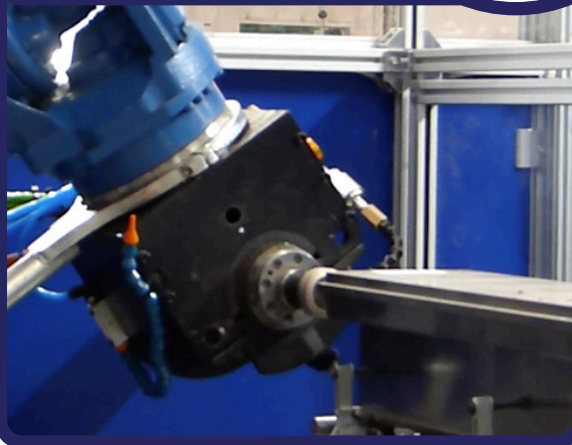

What We A

The Possibilities Are Endless, Bu